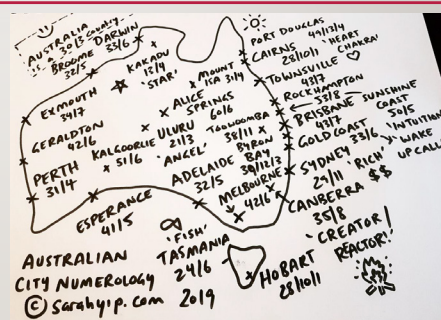

HOUSE NUMEROLOGY TIPS – SEE HANDOUT

House Numbers Summary			
	Logic	Will	Intuition
Mental	No. 3 Solar plexus chakra – creativity No. 66 Cooperative ventures	No. 6 Third eye chakra – vision No. 33 Master Healer – wake ups and new community	No. 9 Soul Blueprint chakra – Old Soul/ humanitarian No. 99 ending cycle, evolution
Emotional	No. 2 Sacral chakra – partnerships No. 11 Spiritual Messenger – rapid personal growth	No. 5 Throat chakra – freedom No. 14 Karmic passions No. 77 Innovation	No. 8 Karmic chakra – abundance No. 44 Master Manifestor – commitment & duty
Physical	No. 1 Base chakra – independence No. 19 Karmic leadership No. 55 Movers and shakers favoured	No. 4 Heart chakra – love No. 13 Karmic words No. 22 Master Builder – legacies and negotiations	No. 7 Crown chakra – wisdom No. 16 Karmic relationships No. 88 Big business & education